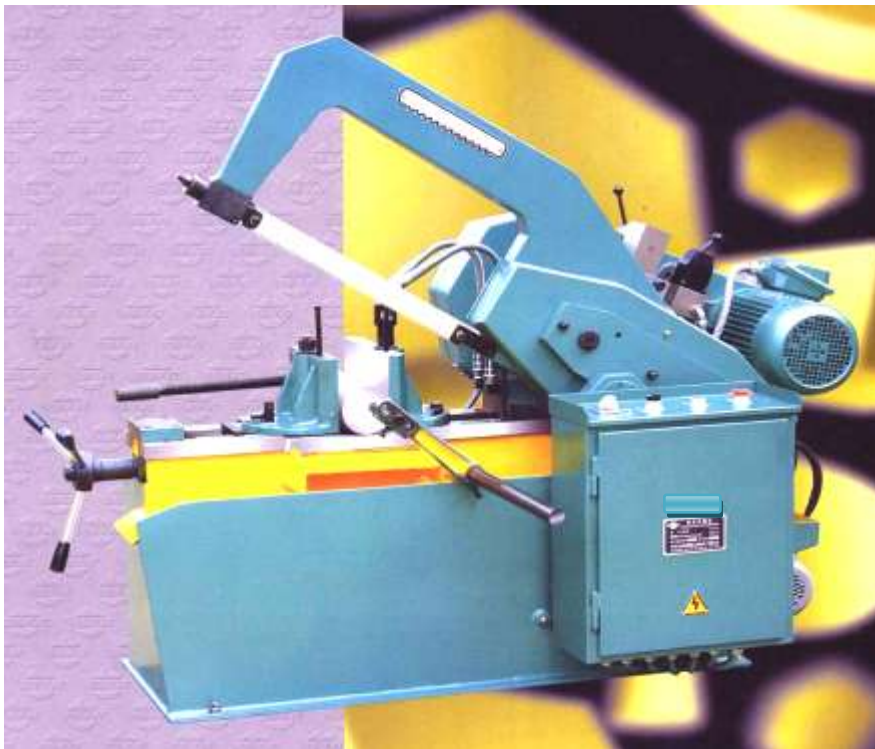

Mechanical saw

HACK saw type GL 7125

Description

Technical characteristics

Cut	
Round	250 mm
Rectangle	220x220mm
Inclinable	45°
Cutting speed	60-50-43-86-100-120 rpm
Power	3 KW
Number of speed of Pin	14
Dimensions	1490x910x960 mm
Weight	600 kg